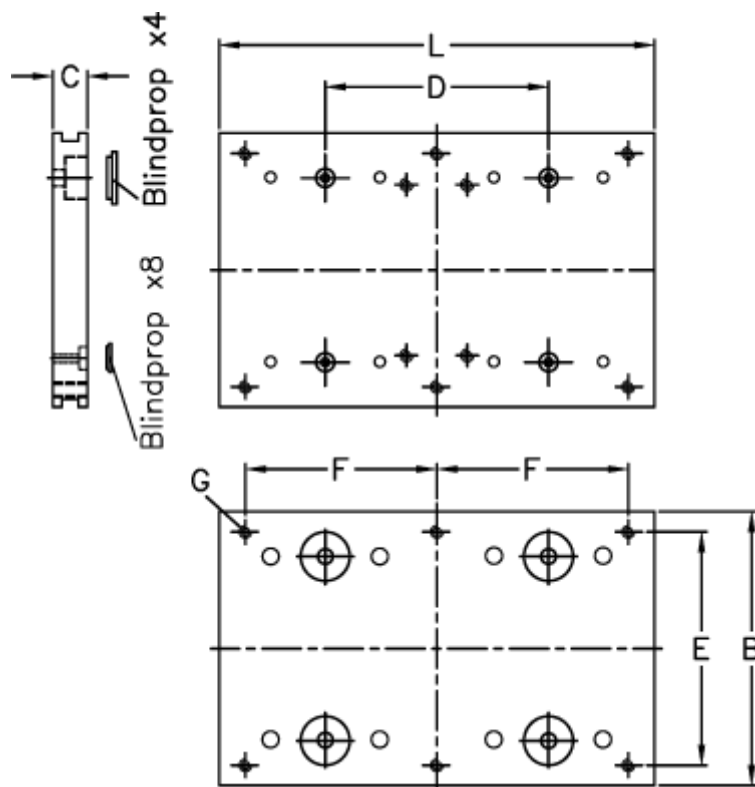

Article number: 057113028175

Description: Hepco GV3 carriage plate CP 28 18 L175

## Measures

B	= 72
C	= 11.00
d	= 130
E	= 58
F	= 160
For bearing	= 18
For slide	= V/NV 28
L	= 175

Threaded hole G = 4 x M5